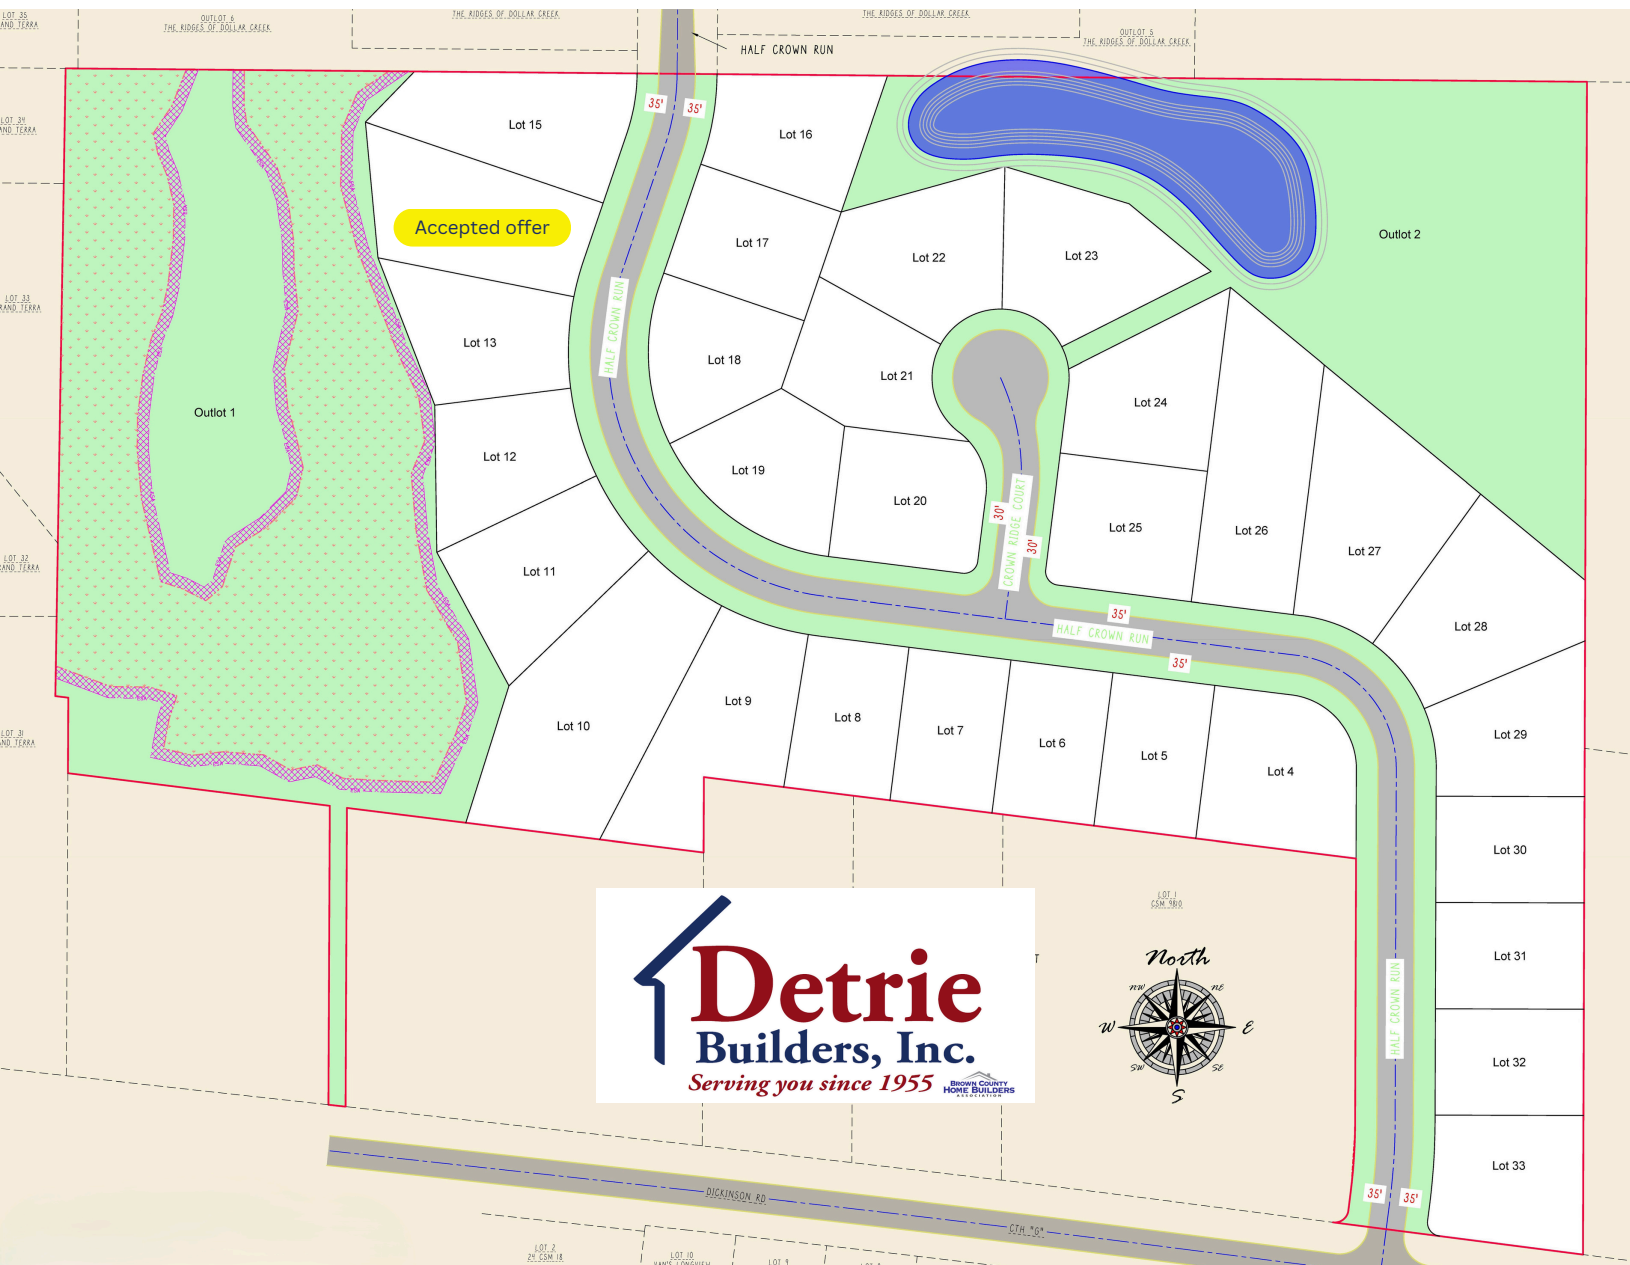

701 PINE ST. GREEN BAY, WI 54301

PHONE: (920) 437-0681

WWW.DETRIEINC.COM

Updated: 2.10.2025